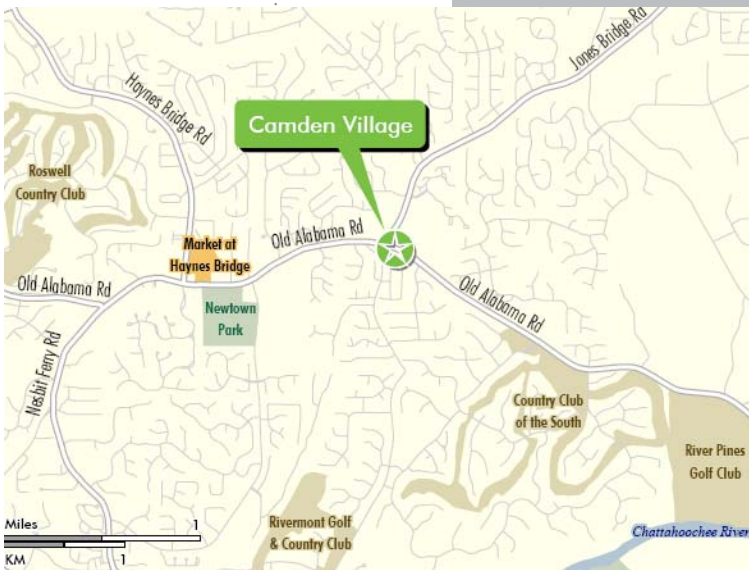

AVAILABLE
FOR LEASE

CAMDEN VILLAGE

RESTAURANT AND RETAIL SPACE

Retail **24/7.**

3719 OLD ALABAMA RD, ALPHARETTA, GA 30022

FEATURES:

- Located at a signalized intersection of Old Alabama Road and Jones Bridge Road
- A 30,475-square-foot village-style shopping center positioned in the upscale Johns Creek portion of North Fulton County
- The center is anchored by Marlow's Tavern, Rite Aid and Red Twig Galleries
- Surrounded by multiple upscale residential areas such as Fox Ridge, Hunts Pointe, Country Club of the South, The Falls Autry Mill and Oxford Mill
- The average household income within a one-mile radius is an impressive \$181,439
- Spaces available from 1,289 square feet to 3,624 square feet; including former yogurt shop, hair salon and pizza restaurant with patio

Retail **24/7.**

3719 OLD ALABAMA RD, ALPHARETTA, GA 3002

SITE PLAN:

LOCATION MAP:

2010 ESTIMATED DEMOGRAPHICS

	1 mile	3 mile	5 mile
POPULATION	12,748	75,527	200,381
AVG HOUSEHOLD INCOME	\$181,429	\$152,412	\$134,981
HOUSING UNITS	4,240	26,687	74,336

Traffic Counts (VPD): Old Alabama Road, 23,214; Jones Bridge Road, 15,170

**FOR MORE
INFORMATION
PLEASE
CONTACT**

Tony Cerniglia
404.923.1312
tony.cerniglia@cbre.com

Rusty Kigelman
404.923.1347
rusty.kigelman@cbre.com