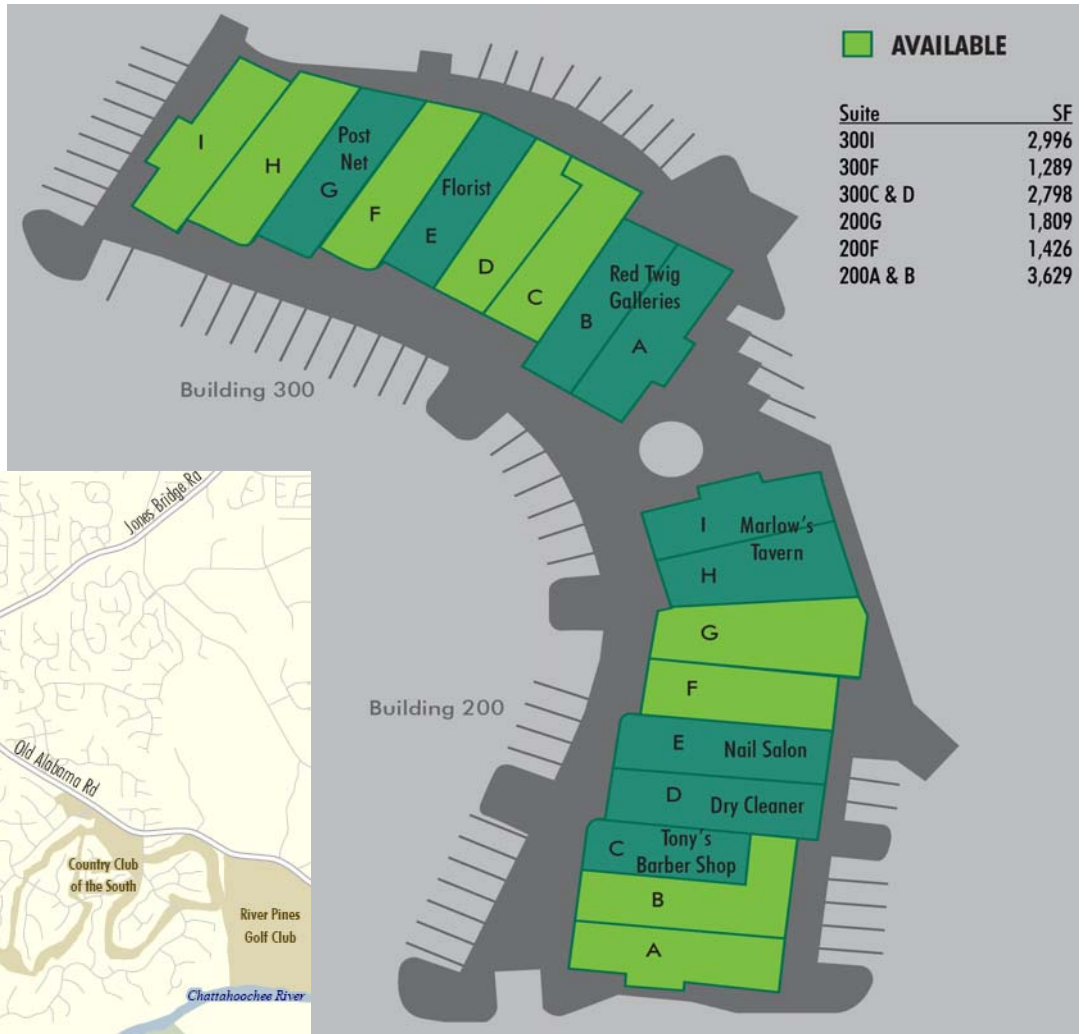

AVAILABLE
FOR LEASE

CAMDEN VILLAGE

RESTAURANT AND RETAIL SPACE

Retail **24/7.**

3719 OLD ALABAMA RD, ALPHARETTA, GA 30022

FEATURES:

- Located at a signalized intersection of Old Alabama Road and Jones Bridge Road
- A 30,475-square-foot village-style shopping center positioned in the upscale Johns Creek portion of North Fulton County
- The center is anchored by Marlow's Tavern, Rite Aid and Red Twig Galleries
- Surrounded by multiple upscale residential areas such as Fox Ridge, Hunts Pointe, Country Club of the South, The Falls Autry Mill and Oxford Mill
- The average household income within a one-mile radius is an impressive \$181,439
- Spaces available from 1,289 square feet to 3,624 square feet; including former yogurt shop, hair salon and pizza restaurant with patio

Retail **24/7.**

3719 OLD ALABAMA RD, ALPHARETTA, GA 3002

SITE PLAN:

LOCATION MAP:

2010 ESTIMATED DEMOGRAPHICS

	1 mile	3 mile	5 mile
POPULATION	12,748	75,527	200,381
AVG HOUSEHOLD INCOME	\$181,429	\$152,412	\$134,981
HOUSING UNITS	4,240	26,687	74,336

Traffic Counts (VPD): Old Alabama Road, 23,214; Jones Bridge Road, 15,170

**FOR MORE
INFORMATION
PLEASE
CONTACT**

Tony Cerniglia
404.923.1312
tony.cerniglia@cbre.com

Rusty Kigelman
404.923.1347
rusty.kigelman@cbre.com